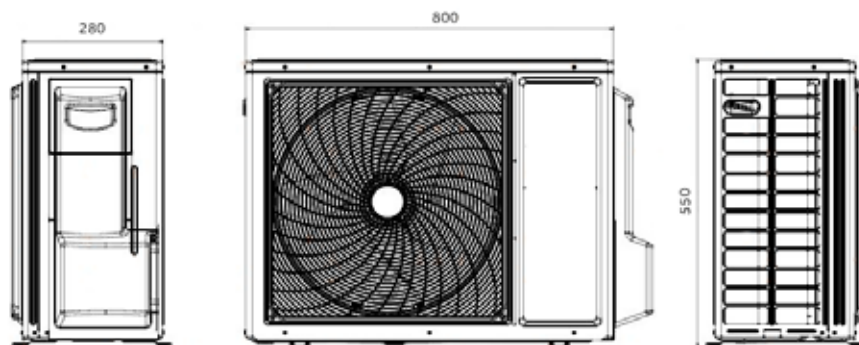

HEIKO Dimensions

Wall indoor units

JS025-C1

JS035-C1, JS026-D1, JS035-D1

JS050-C1*

JS070-C1

*Both Split and Multi Split

Cassette indoor units

CA035-A1, CA050-A1

CA070-A1, CA100-A1

Outdoor units

JZ025-C1, JZ035-C1

JZ050-C1

JZ070-C1

HEIKO Dimensions

JZ035-A1