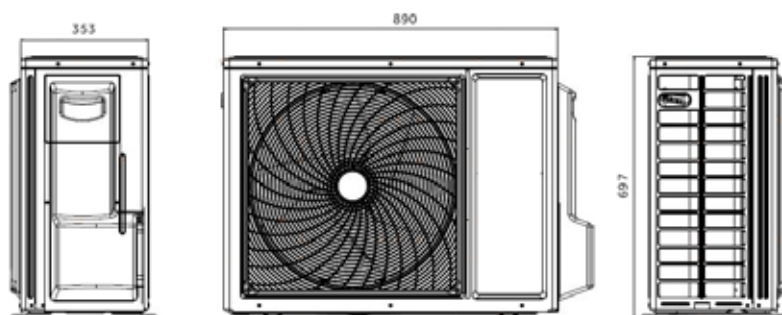

HEIKO Dimensions

JZ035-A1

JZ050-A1

JZ070-A1

JZ100-A1