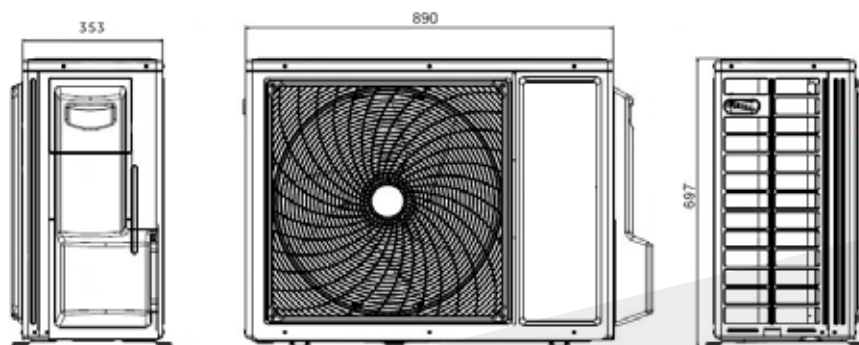

HEIKO Dimensions

Wall indoor units

JS025-C1

JS035-C1, JS026-D1, JS035-D1

JS050-C1*

JS070-C1

*Both Split and Multi Split

Cassette indoor units

CA035-A1, CA050-A1

CA070-A1, CA100-A1

Outdoor units

JZ025-C1, JZ035-C1

JZ050-C1

JZ070-C1

HEIKO Dimensions

JZ035-A1