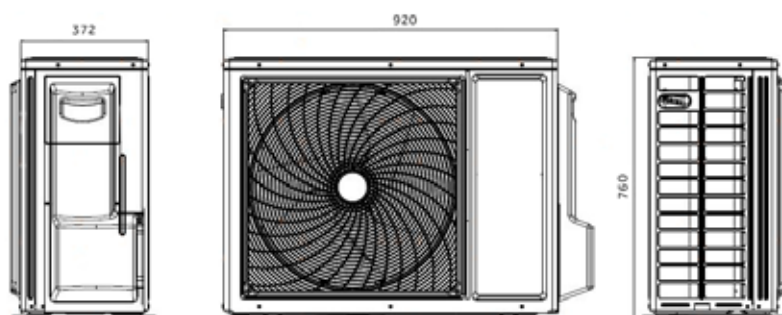

HEIKO Dimensions

JZ035-A1

JZ050-A1

JZ070-A1

JZ100-A1