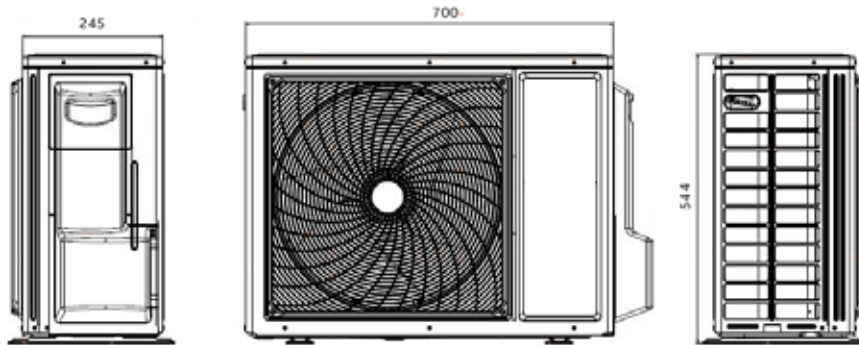

HEIKO Dimensions

Wall indoor units

JS025-C1

JS035-C1, JS026-D1, JS035-D1

JS050-C1*

JS070-C1

*Both Split and Multi Split

Cassette indoor units

CA035-A1, CA050-A1

CA070-A1, CA100-A1

Outdoor units

JZ025-C1, JZ035-C1

JZ050-C1

JZ070-C1

HEIKO Dimensions

JZ035-A1