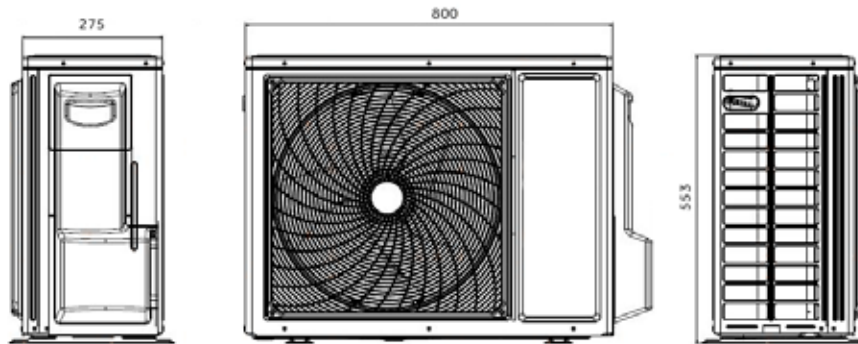

M2T050-D1

M3T070-D1

M5T100-D1