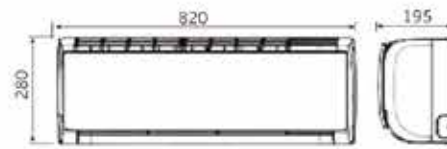

HEIKO Dimensions

Wall indoor units

JS025-C1

JS035-C1, JS026-D1, JS035-D1

JS050-C1*

JS070-C1

*Both Split and Multi Split

Cassette indoor units

CA035-A1, CA050-A1

CA070-A1, CA100-A1

Outdoor units

JZ025-C1, JZ035-C1

JZ050-C1

JZ070-C1

HEIKO Dimensions

JZ035-A1