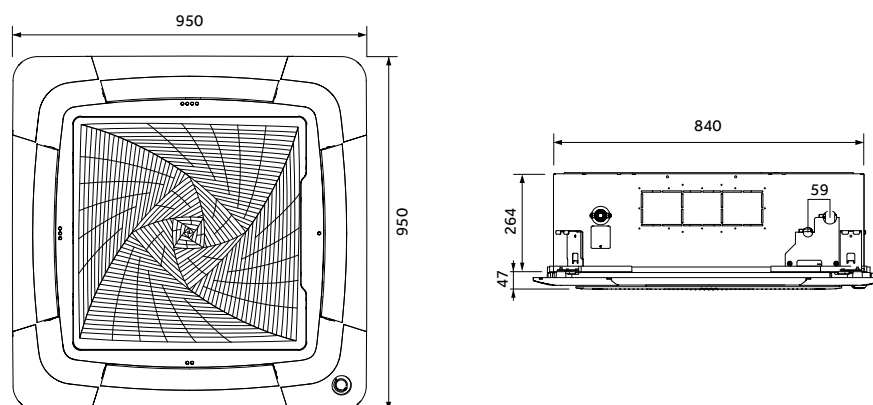

HEIKO Dimensions

Wall indoor units

JS025-C1

JS035-C1, JS026-D1, JS035-D1

JS050-C1*

JS070-C1

*Both Split and Multi Split

Cassette indoor units

CA035-A1, CA050-A1

CA070-A1, CA100-A1

Outdoor units

JZ025-C1, JZ035-C1

JZ050-C1

JZ070-C1

HEIKO Dimensions

JZ035-A1