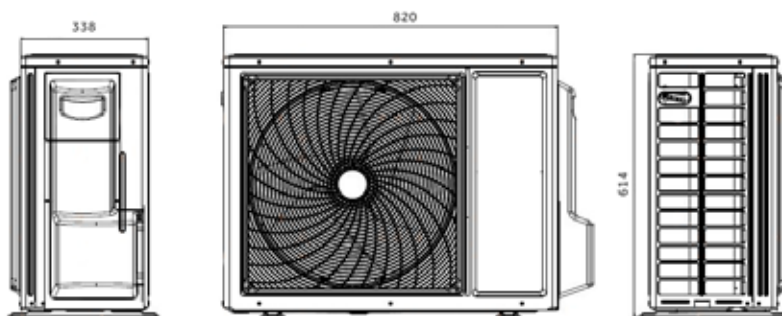

HEIKO Dimensions

JZ035-A1

JZ050-A1

JZ070-A1

JZ100-A1