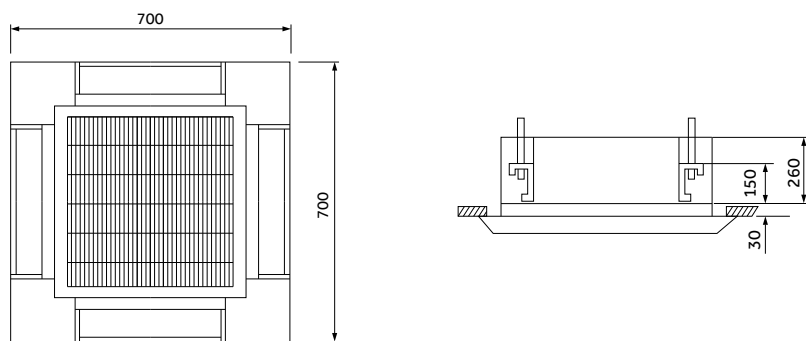

HEIKO Dimensions

Wall indoor units

JS025-C1

JS035-C1, JS026-D1, JS035-D1

JS050-C1*

JS070-C1

*Both Split and Multi Split

Cassette indoor units

CA035-A1, CA050-A1

CA070-A1, CA100-A1

Outdoor units

JZ025-C1, JZ035-C1

JZ050-C1

JZ070-C1

HEIKO Dimensions

JZ035-A1