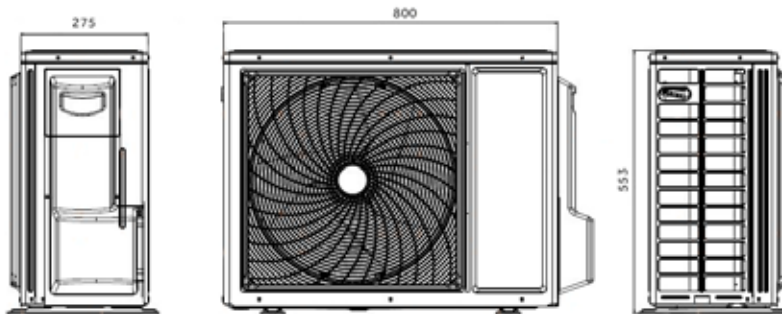

HEIKO Dimensions

Wall indoor units

JS025-C1

JS035-C1, JS026-D1, JS035-D1

JS050-C1*

JS070-C1

*Both Split and Multi Split

Cassette indoor units

CA035-A1, CA050-A1

CA070-A1, CA100-A1

Outdoor units

JZ025-C1, JZ035-C1

JZ050-C1

JZ070-C1

HEIKO Dimensions

JZ035-A1