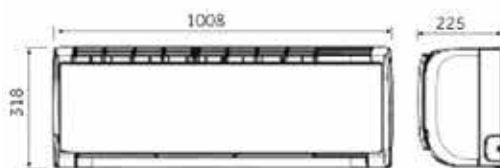

HEIKO Dimensions

Wall indoor units

JS025-C1

JS035-C1, JS026-D1, JS035-D1

JS050-C1*

JS070-C1

*Both Split and Multi Split

Cassette indoor units

CA035-A1, CA050-A1

CA070-A1, CA100-A1

Outdoor units

JZ025-C1, JZ035-C1

JZ050-C1

JZ070-C1

HEIKO Dimensions

JZ035-A1