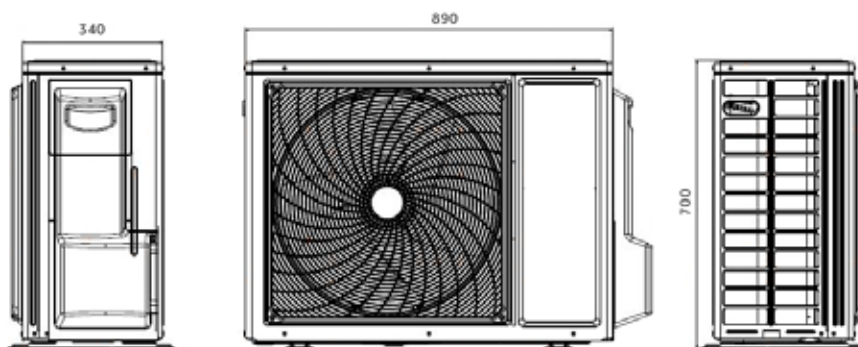

M2T050-D1

M3T070-D1

M5T100-D1